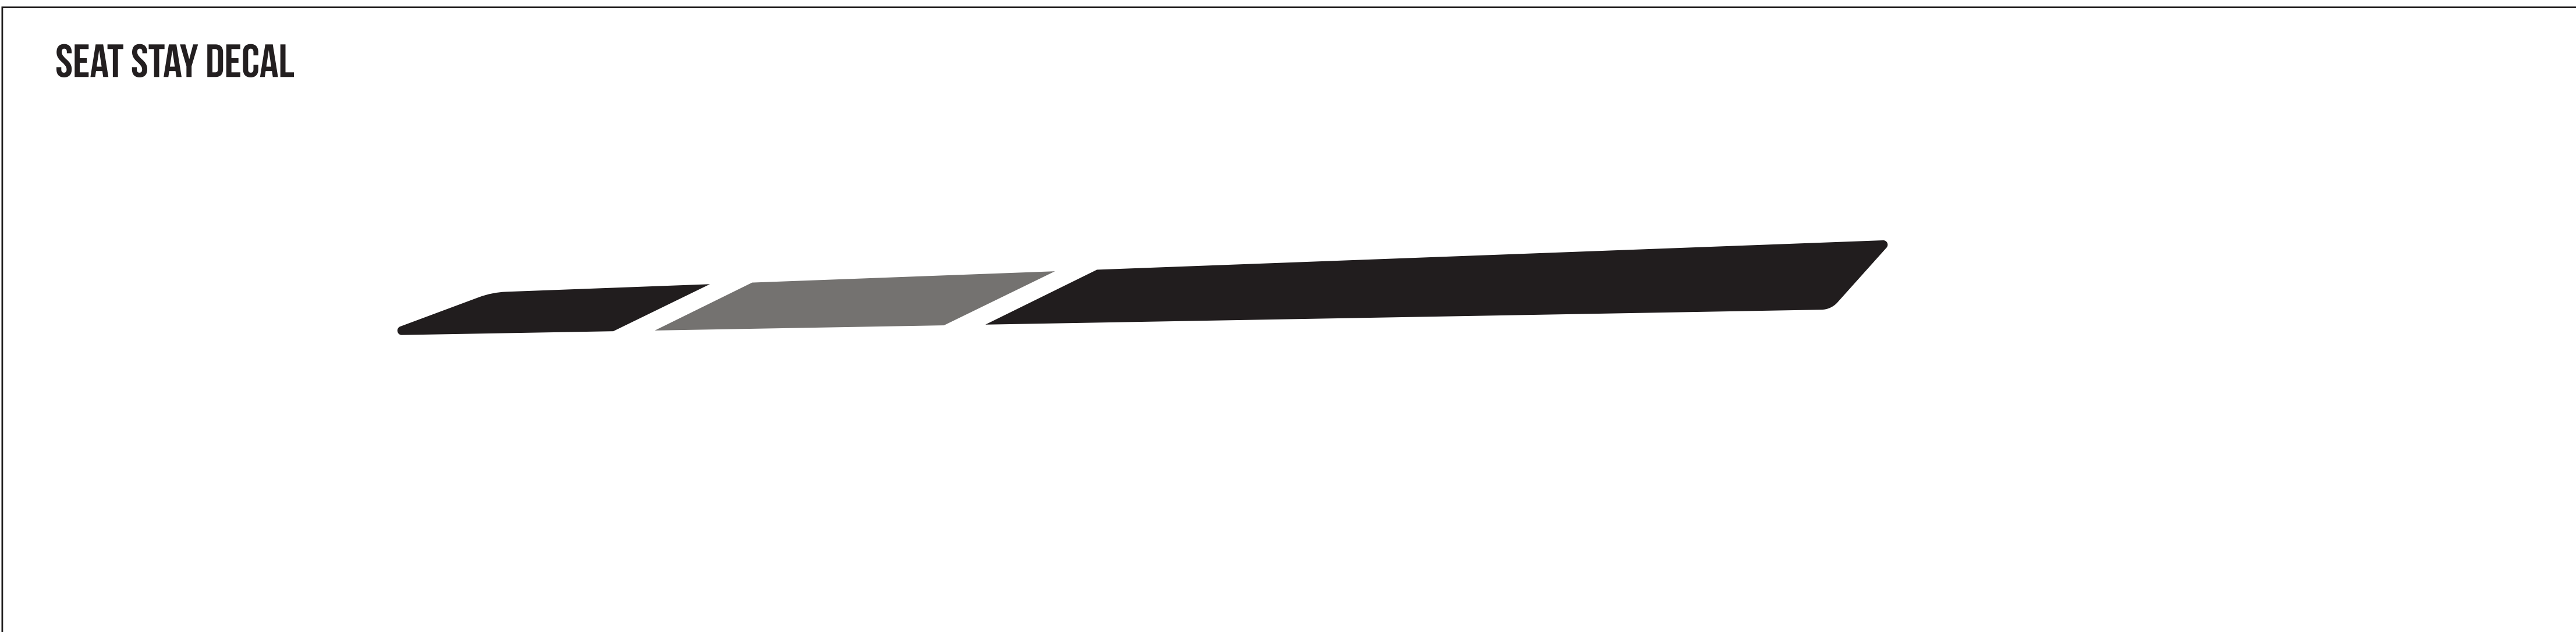

MODEL YEAR 2024

BIKE: SPUR

COLORS: HAZY GRAY / BLACKBERRY

TRANSITION TRANSITION

USAGE DISCLAIMER!!!!!!

ALL LOGOS ARE SCALED 1:1. DECALS APPLIED AT THE FACTORY USE A WATER BASED SYSTEM THAT STRETCHES AND CONFORMS TO THE FRAME SURFACE SO IT DISTORTS THE DECAL. SIMPLY USING THIS FILE TO MAKE DECALS TO LAY OVER THE OLD DECALS WILL NOT BE A PERFECT FIT. IT IS UP TO YOU TO MODIFY THE SCALE OF THIS FILE TO WORK FOR YOUR APPLICATION.

TRANSITION BIKES IS NOT RESPONSIBLE FOR THE FIT AND FINISH OF ANY AFTERMARKET DECALS APPLIED TO THE FRAME.

SCALE 1:1 (100%)

DOWN TUBE DECAL

DRIVE SIDE

NON-DRIVE SIDE

*SIZE SPECIFIC ST DECALS

-  HAZY GRAY - PANTONE 420 C (MATTE CLEAR COAT)
-  DECALS-PANTONE METALLIC 10451 C (GLOSS FINISH)
-  DECALS-BLACK (GLOSS FINISH)