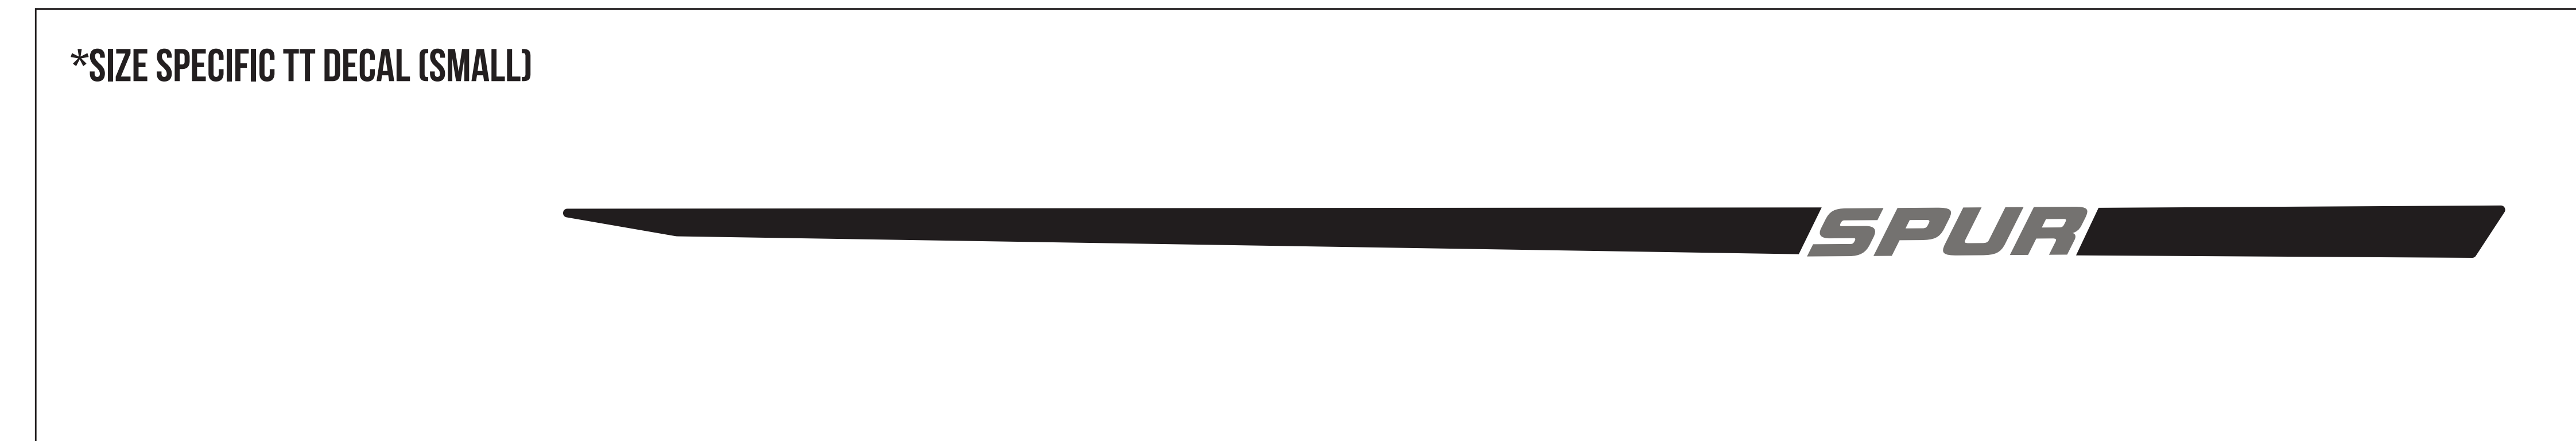

MODEL YEAR 2024

BIKE: SPUR

COLORS: HAZY GRAY / BLACKBERRY

TRANSITION TRANSITION

USAGE DISCLAIMER!!!!!!

ALL LOGOS ARE SCALED 1:1. DECALS APPLIED AT THE FACTORY USE A WATER BASED SYSTEM THAT STRETCHES AND CONFORMS TO THE FRAME SURFACE SO IT DISTORTS THE DECAL. SIMPLY USING THIS FILE TO MAKE DECALS TO LAY OVER THE OLD DECALS WILL NOT BE A PERFECT FIT. IT IS UP TO YOU TO MODIFY THE SCALE OF THIS FILE TO WORK FOR YOUR APPLICATION.

TRANSITION BIKES IS NOT RESPONSIBLE FOR THE FIT AND FINISH OF ANY AFTERMARKET DECALS APPLIED TO THE FRAME.

SCALE 1:1 (100%)

DOWN TUBE DECAL

DRIVE SIDE

NON-DRIVE SIDE

*SIZE SPECIFIC ST DECALS

-  HAZY GRAY - PANTONE 420 C (MATTE CLEAR COAT)
-  DECALS-PANTONE METALLIC 10451 C (GLOSS FINISH)
-  DECALS-BLACK (GLOSS FINISH)