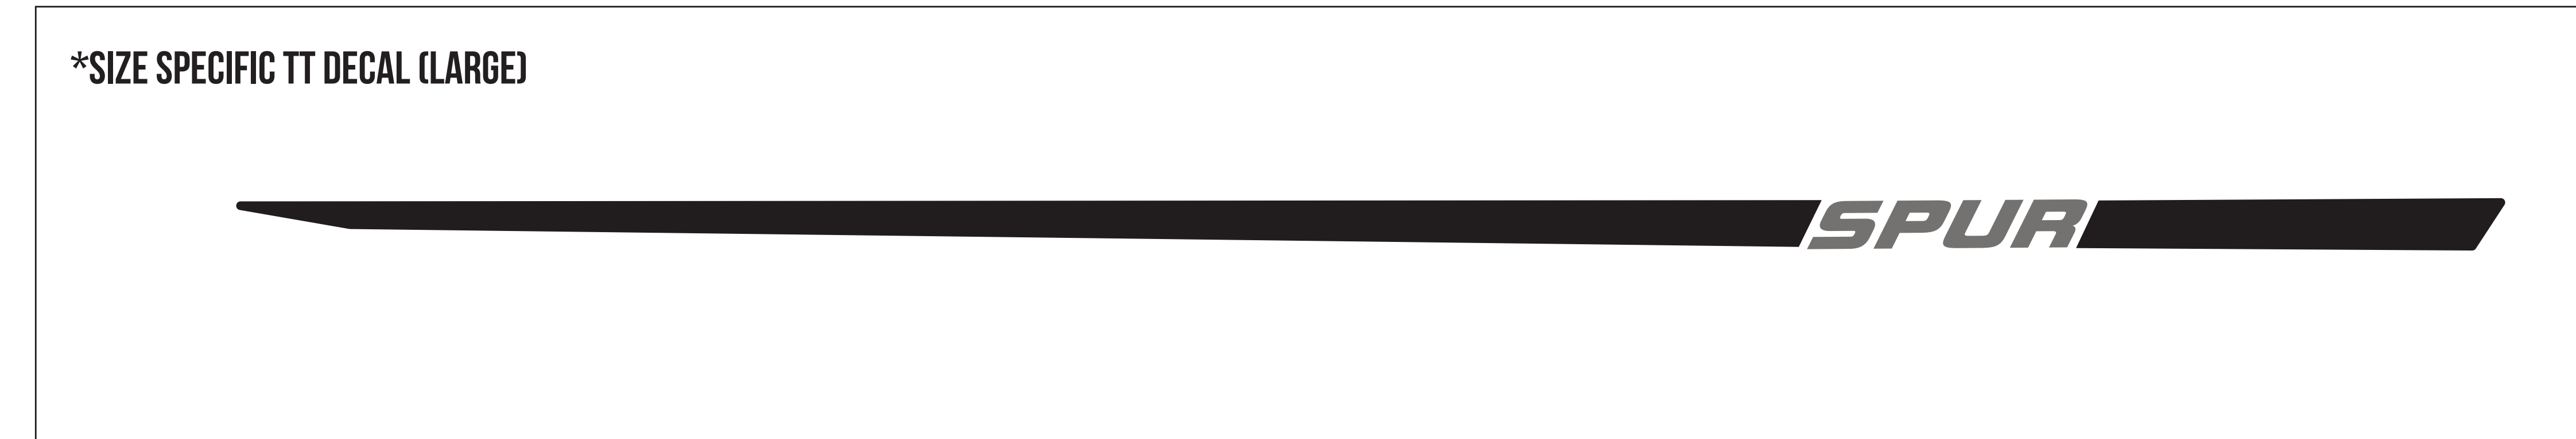

MODEL YEAR 2024

BIKE: SPUR

COLORS: HAZY GRAY / BLACKBERRY

TRANSITION TRANSITION

USAGE DISCLAIMER!!!!!!

ALL LOGOS ARE SCALED 1:1. DECALS APPLIED AT THE FACTORY USE A WATER BASED SYSTEM THAT STRETCHES AND CONFORMS TO THE FRAME SURFACE SO IT DISTORTS THE DECAL. SIMPLY USING THIS FILE TO MAKE DECALS TO LAY OVER THE OLD DECALS WILL NOT BE A PERFECT FIT. IT IS UP TO YOU TO MODIFY THE SCALE OF THIS FILE TO WORK FOR YOUR APPLICATION.

TRANSITION BIKES IS NOT RESPONSIBLE FOR THE FIT AND FINISH OF ANY AFTERMARKET DECALS APPLIED TO THE FRAME.

SCALE 1:1 (100%)

DOWN TUBE DECAL

DRIVE SIDE

NON-DRIVE SIDE

*SIZE SPECIFIC ST DECALS

-  HAZY GRAY - PANTONE 420 C (MATTE CLEAR COAT)
-  DECALS-PANTONE METALLIC 10451 C (GLOSS FINISH)
-  DECALS-BLACK (GLOSS FINISH)