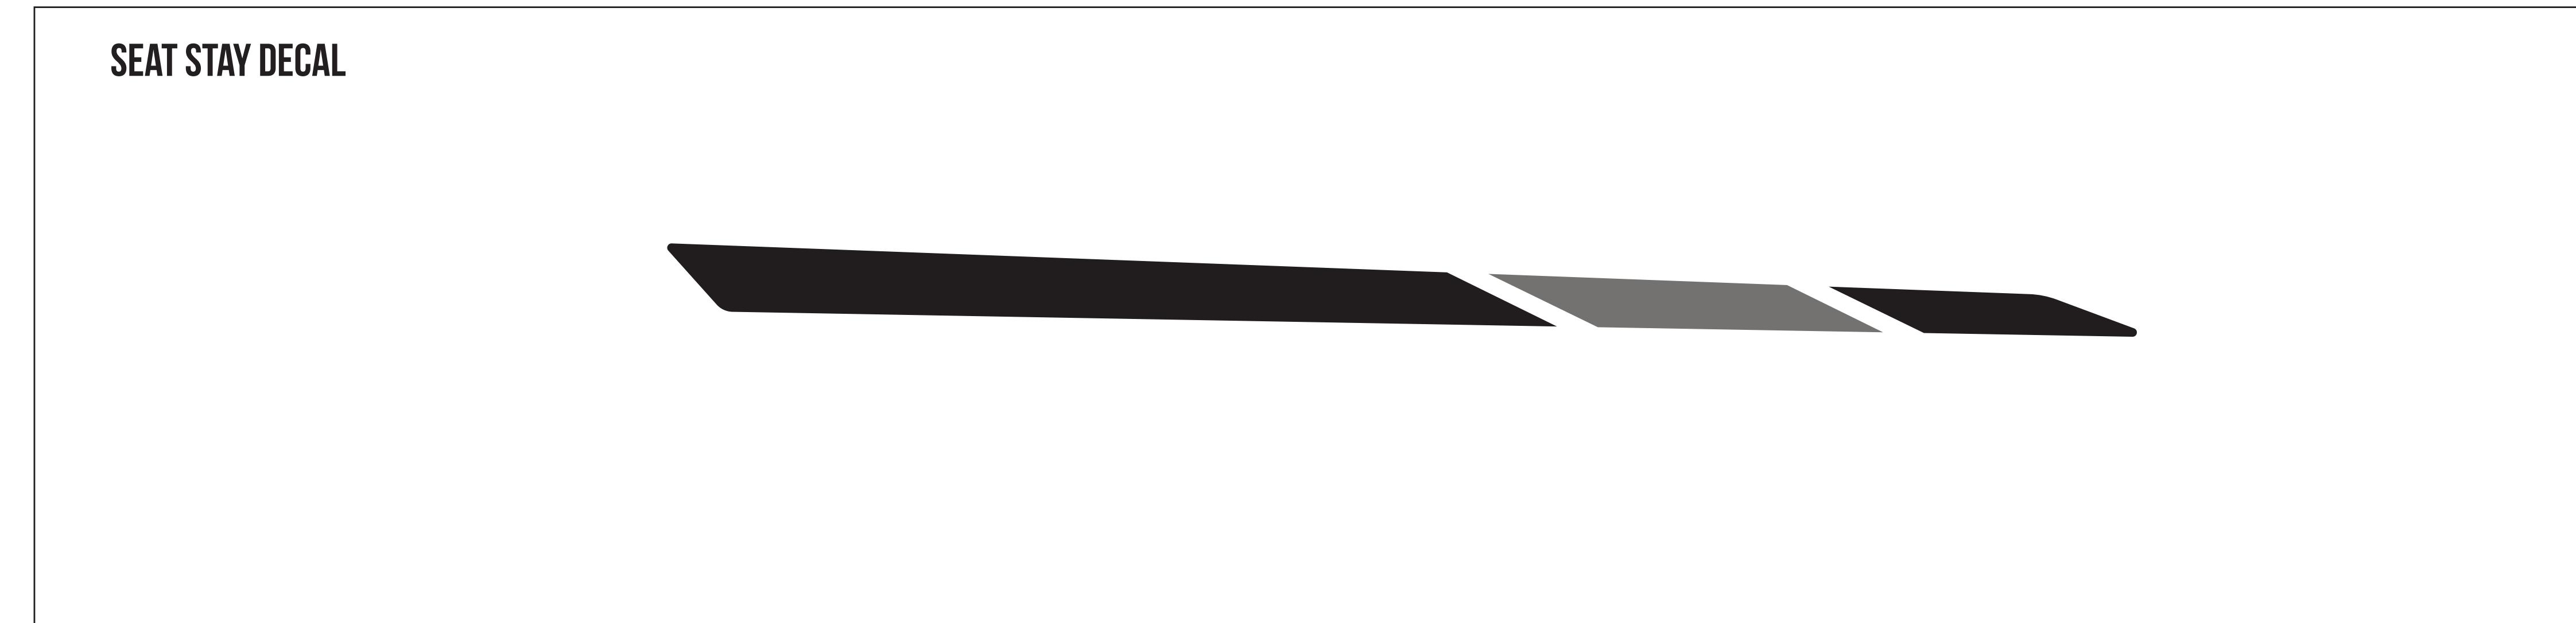

MODEL YEAR 2024

BIKE: SPUR

COLORS: HAZY GRAY / BLACKBERRY

TRANSITION TRANSITION

USAGE DISCLAIMER!!!!!!

ALL LOGOS ARE SCALED 1:1. DECALS APPLIED AT THE FACTORY USE A WATER BASED SYSTEM THAT STRETCHES AND CONFORMS TO THE FRAME SURFACE SO IT DISTORTS THE DECAL. SIMPLY USING THIS FILE TO MAKE DECALS TO LAY OVER THE OLD DECALS WILL NOT BE A PERFECT FIT. IT IS UP TO YOU TO MODIFY THE SCALE OF THIS FILE TO WORK FOR YOUR APPLICATION.

TRANSITION BIKES IS NOT RESPONSIBLE FOR THE FIT AND FINISH OF ANY AFTERMARKET DECALS APPLIED TO THE FRAME.

SCALE 1:1 (100%)

DOWN TUBE DECAL

DRIVE SIDE

NON-DRIVE SIDE

*SIZE SPECIFIC ST DECALS

-  HAZY GRAY - PANTONE 420 C (MATTE CLEAR COAT)
-  DECALS-PANTONE METALLIC 10451 C (GLOSS FINISH)
-  DECALS-BLACK (GLOSS FINISH)